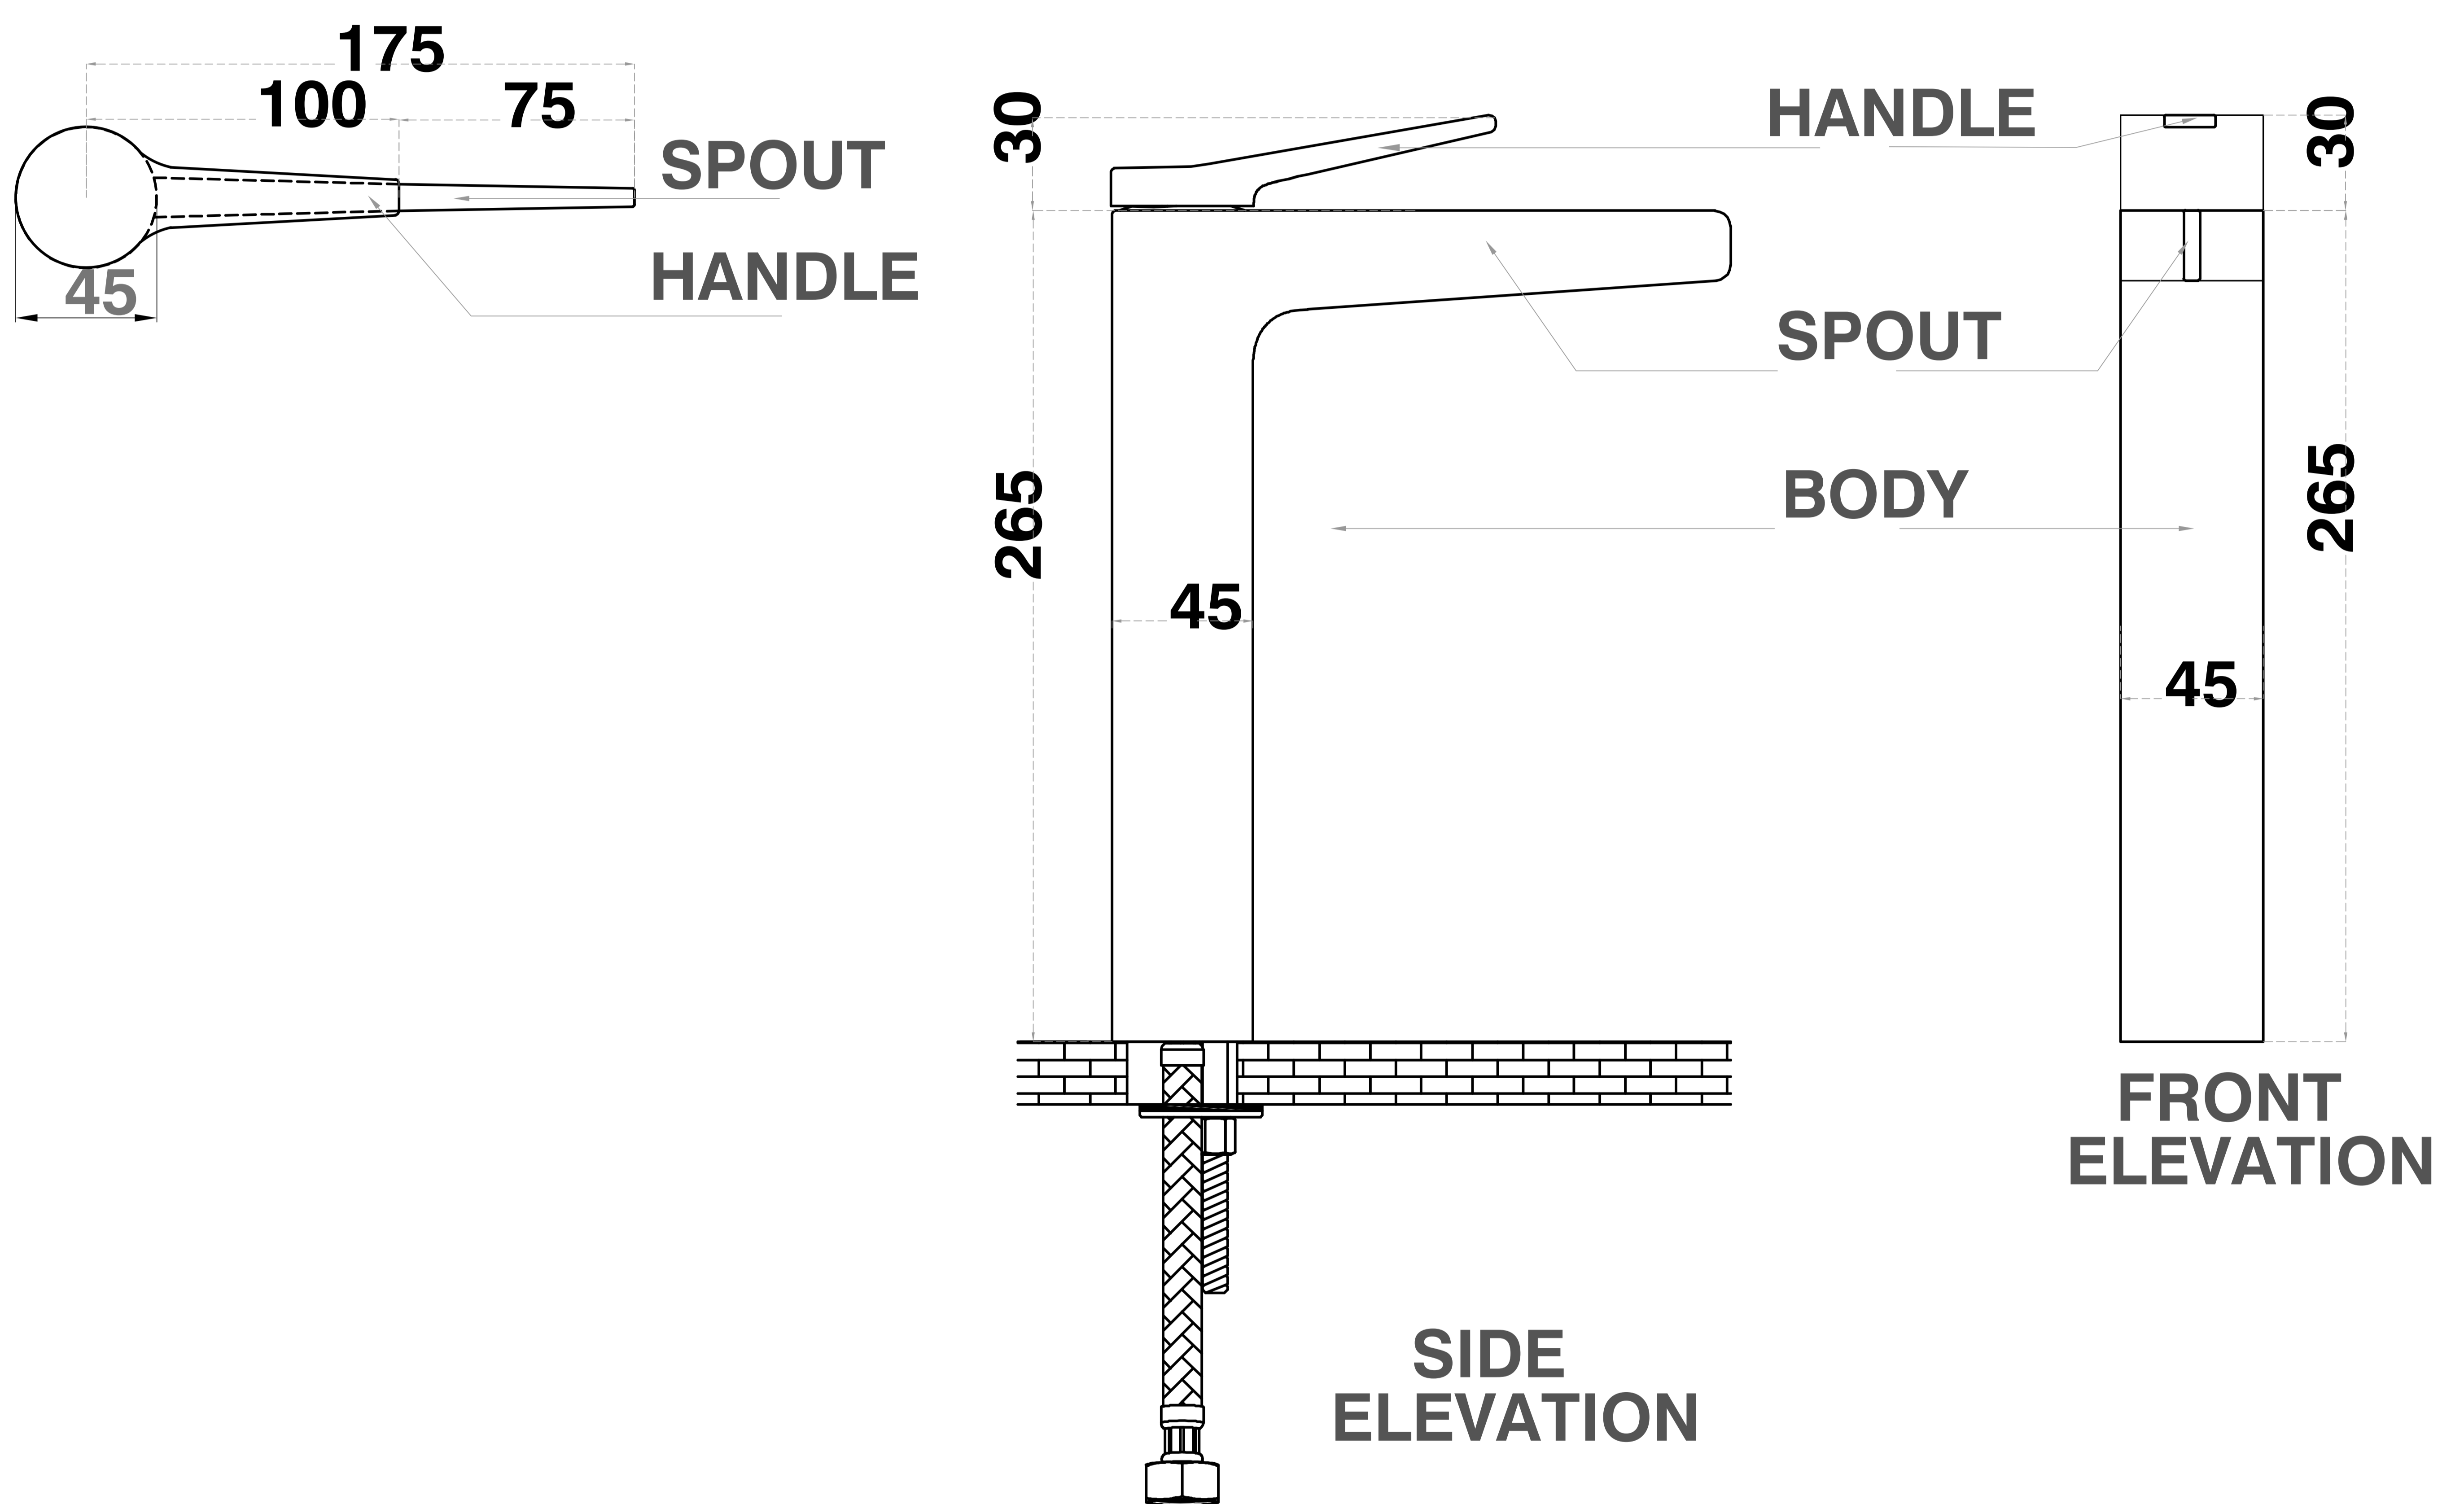

Basin Mixer – Tall Body

Product Code : 2048

Technical Drawing

All dimension are in mm